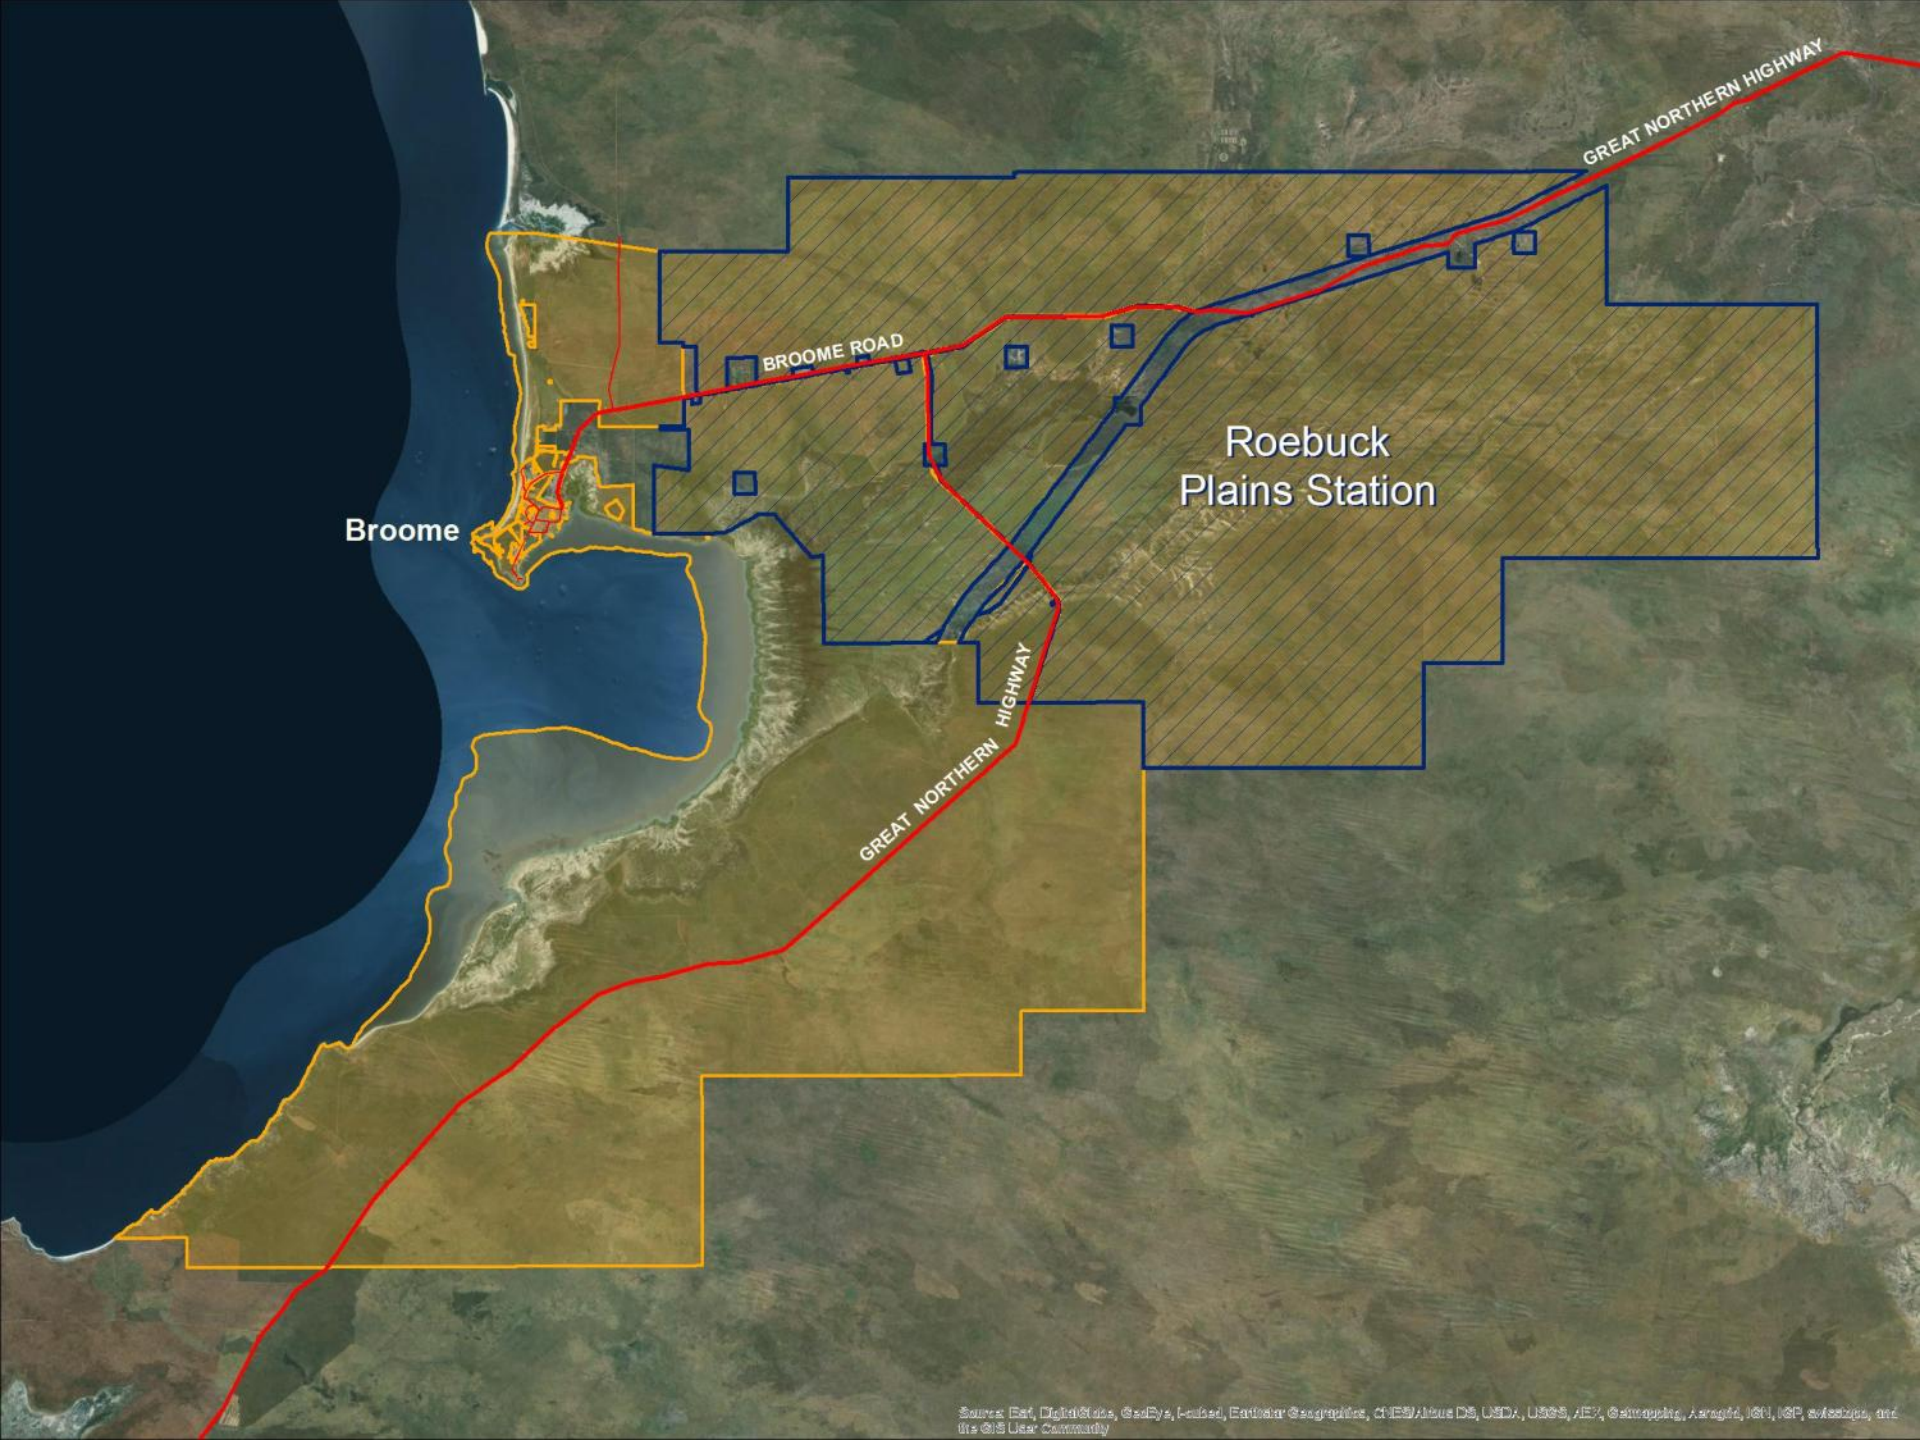

# Indigenous Ecological Knowledge: Guiding Co-Management

*Co-existence of Yawuru cultural land management  
with commercial operations on Roebuck Plains Station*

**Dawn Casey**

Chairperson of the Indigenous Land Corporation (ILC)

Adelaide

Broome

BROOME ROAD

Roebuck  
Plains Station

GREAT NORTHERN HIGHWAY

GREAT NORTHERN  
HIGHWAY

# Yawuru Indigenous Protected Area

# ROEBUCK PLAINS STATION

"Nyamba buru jirra Yawurungany  
ngarrungunil Bugarrigarra nyurdany, jarrinygun buru mangara"

"This is the land of all Yawuru people from the time before time began, always and forever"