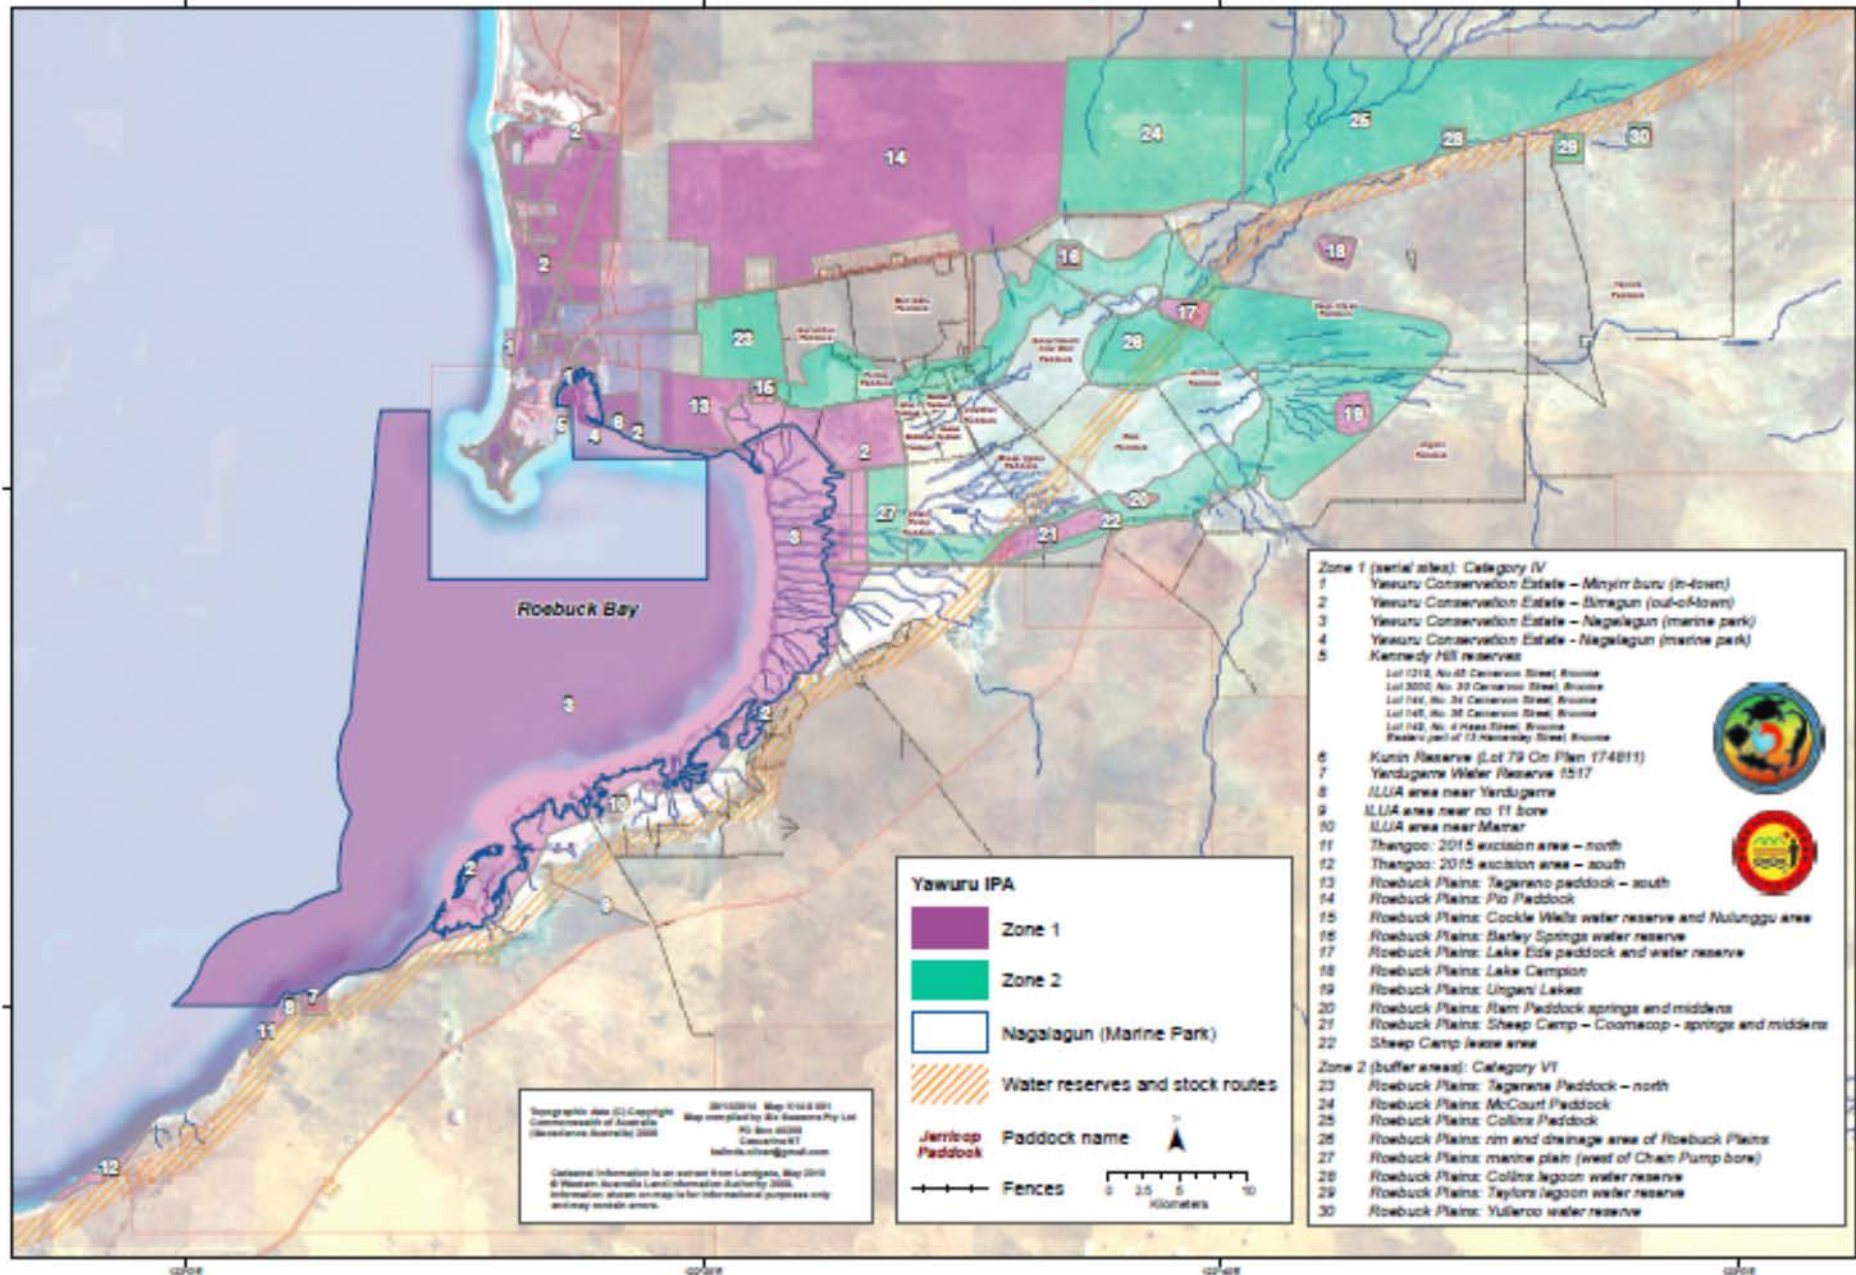

# Indigenous Ecological Knowledge: Guiding Co-Management

*Co-existence of Yawuru cultural land management  
with commercial operations on Roebuck Plains Station*

**Dawn Casey**

Chairperson of the Indigenous Land Corporation (ILC)

Adelaide

Broome

BROOME ROAD

Roebuck  
Plains Station

GREAT NORTHERN HIGHWAY

GREAT NORTHERN  
HIGHWAY

# Yawuru Indigenous Protected Area

# ROEBUCK PLAINS STATION

"Nyamba buru jirra Yawurungany  
ngarrungunil Bugarrigarra nyurdany, jarrinygun buru mangara"

"This is the land of all Yawuru people from the time before time began, always and forever"