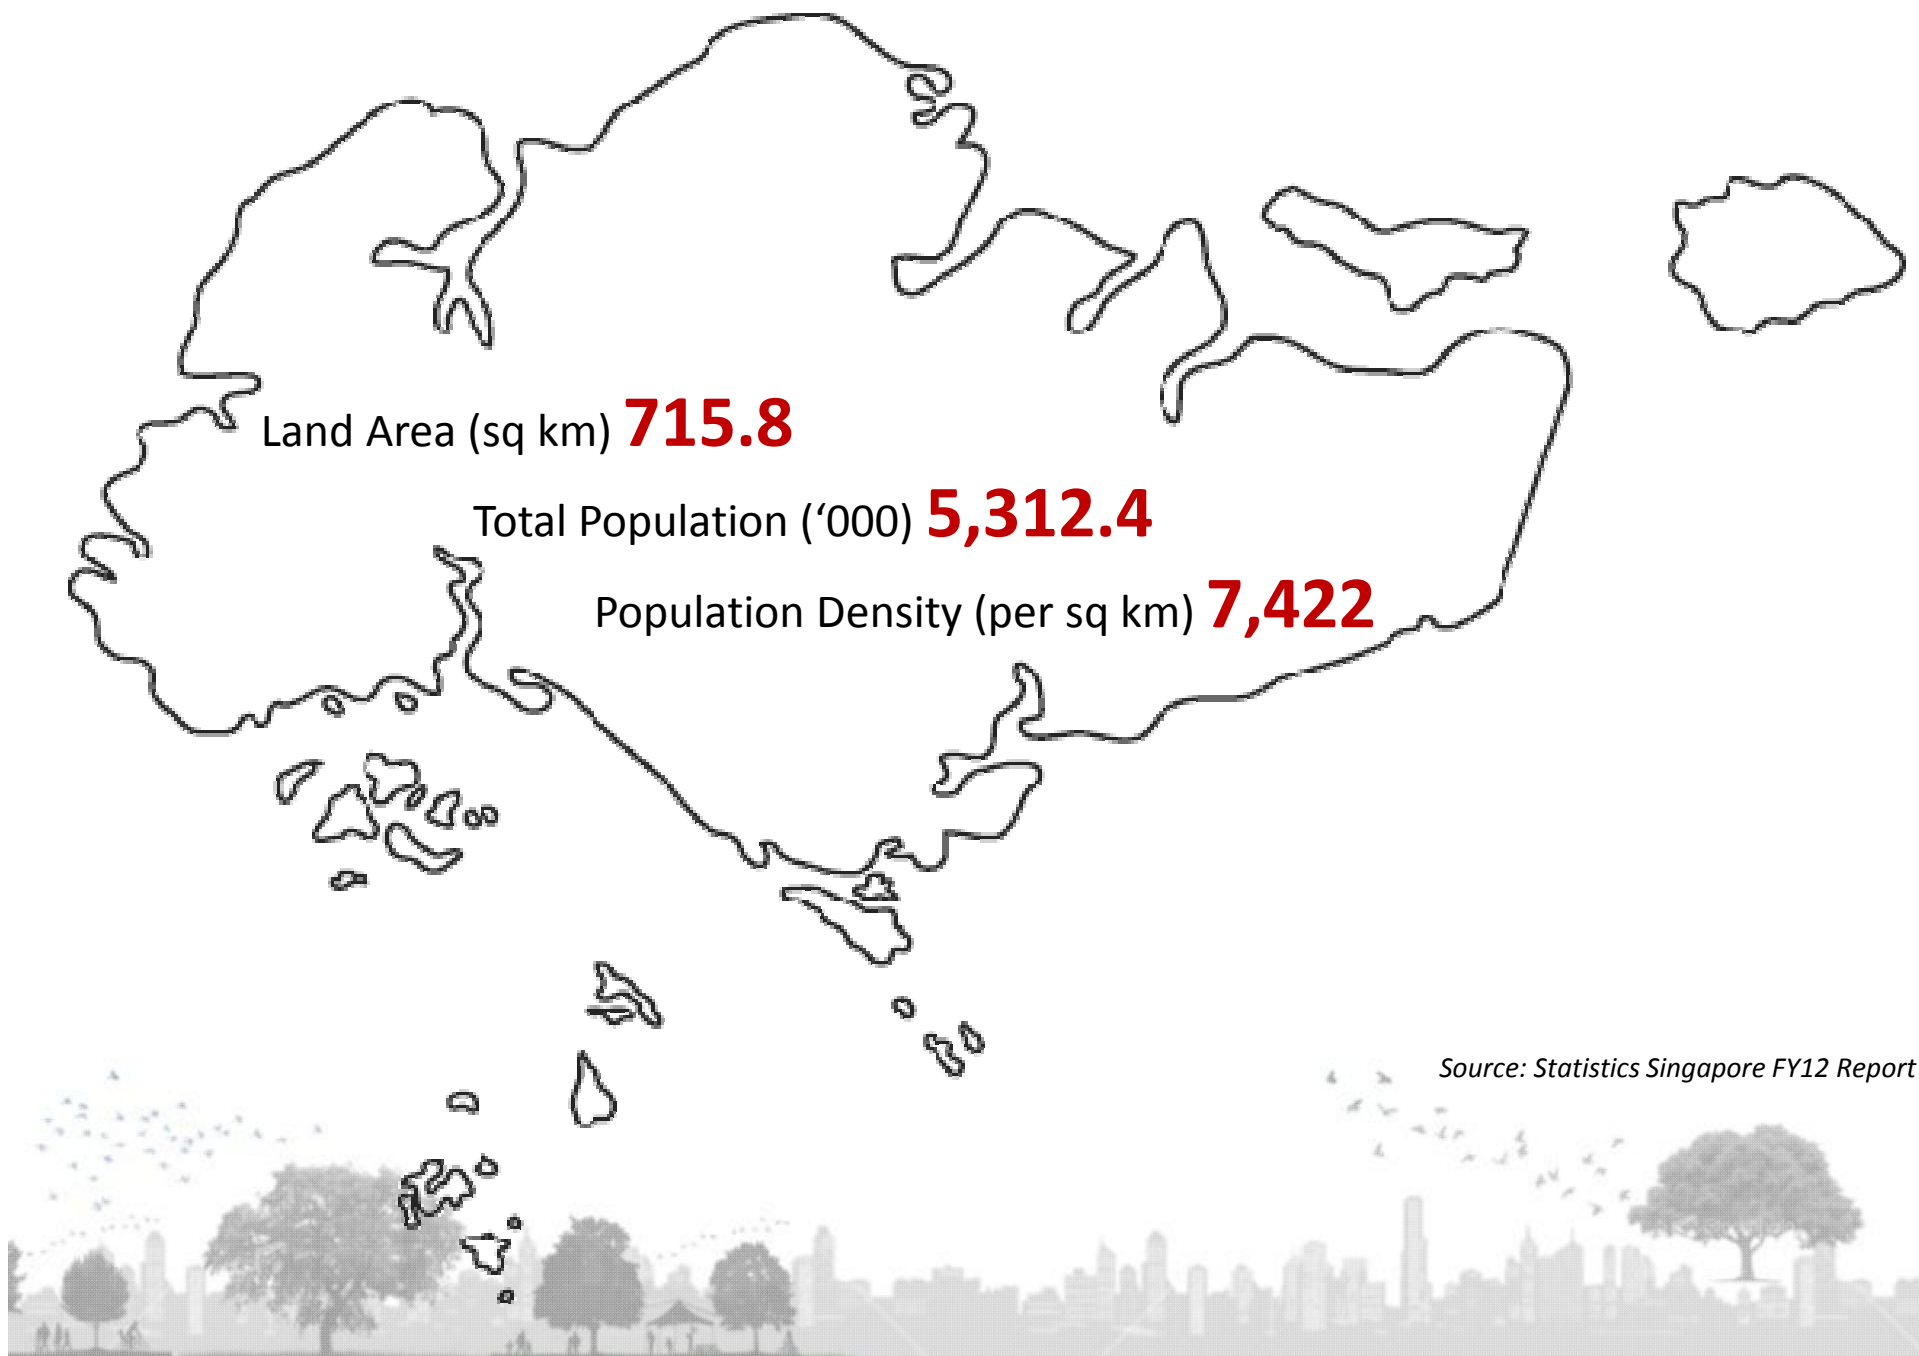

# Singapore

## City in a Garden

Land Area (sq km) **715.8**

Total Population ('000) **5,312.4**

Population Density (per sq km) **7,422**

Source: Statistics Singapore FY12 Report